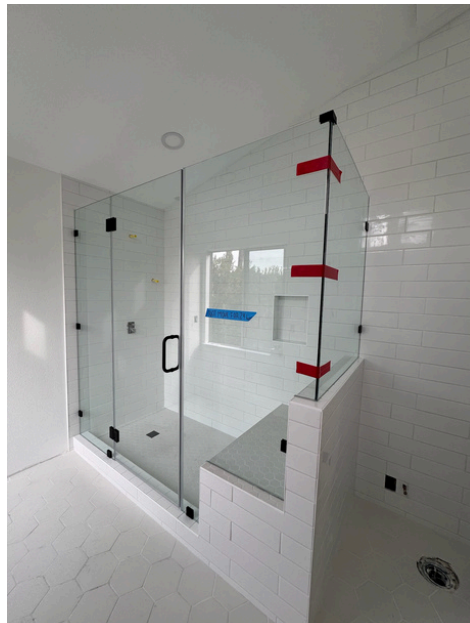

DOOR & NOTCH

CS06
ROYAL

HARDWARE

Chrome

Brushed Nickel

Matte Black

Satin Brass

Space Gray