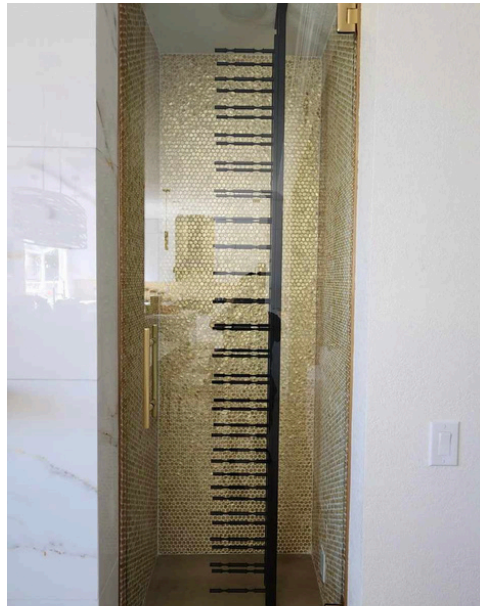

WINERIES

CS10
ROYAL

HARDWARE

Chrome

Brushed
Nickel

Matte
Black

Satin
Brass

Space
Gray