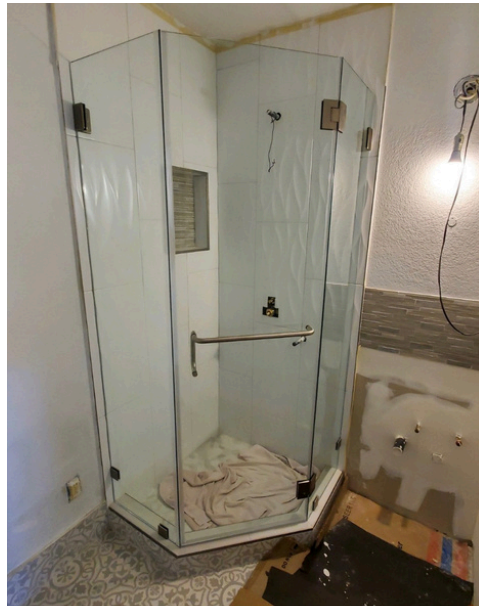

NEO ANGLE

CS08
ROYAL

HARDWARE

Chrome

Brushed
Nickel

Matte
Black

Satin
Brass

Space
Gray