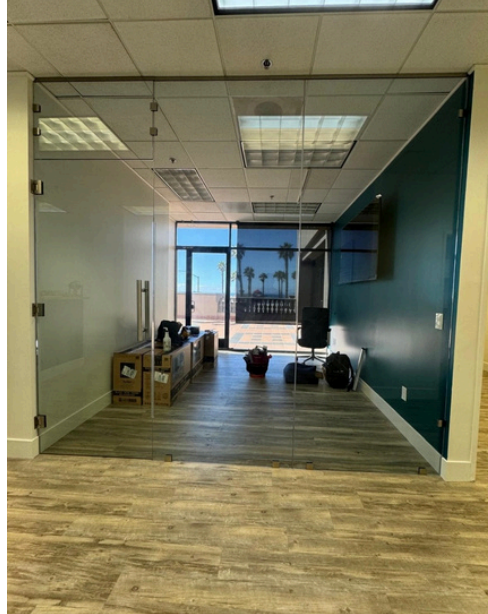

OFFICES

CS11
ROYAL

HARDWARE

Chrome

Brushed
Nickel

Matte
Black

Satin
Brass

Space
Gray