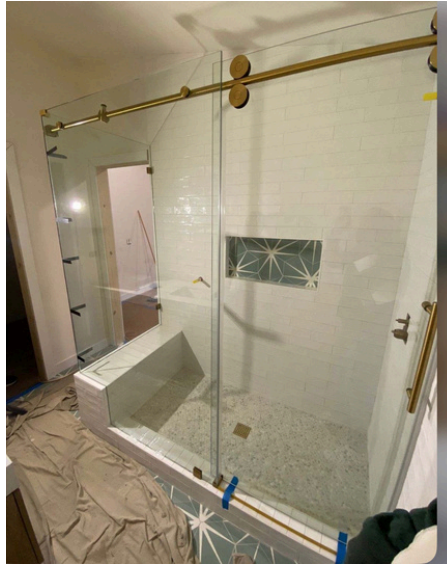

FRAMELESS SINGLE SLIDING

CS03
ROYAL

HARDWARE

Chrome

Brushed
Nickel

Matte
Black

Satin
Brass

Space
Gray