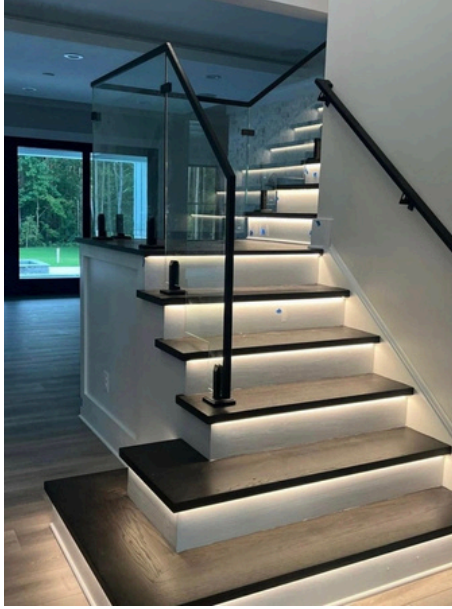

GLASS RAILINGS

CS09
ROYAL

HARDWARE

Chrome

Brushed Nickel

Matte Black

Satin Brass

Space Gray