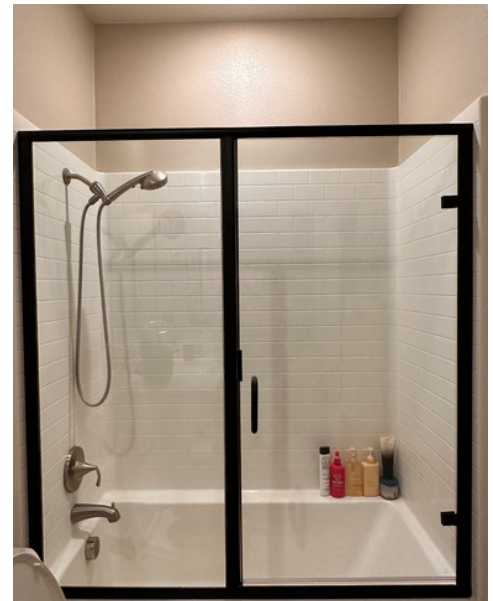

FRAMED TUB ENCLOSURE

CS05
ROYAL

HARDWARE

Chrome

Brushed
Nickel

Matte
Black

Satin
Brass

Space
Gray