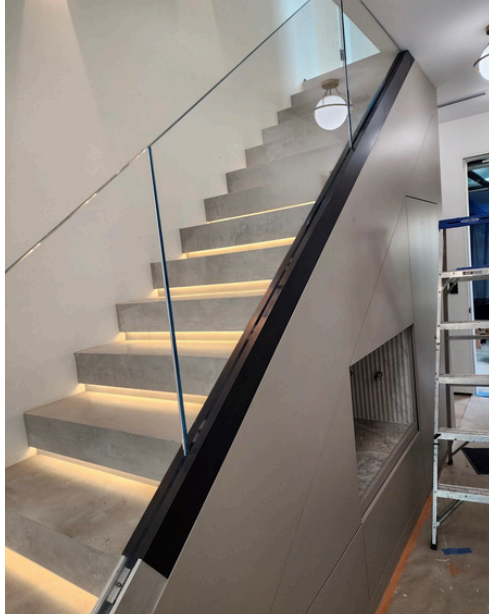

GLASS RAILINGS

CS09
ROYAL

HARDWARE

Chrome

Brushed Nickel

Matte Black

Satin Brass

Space Gray