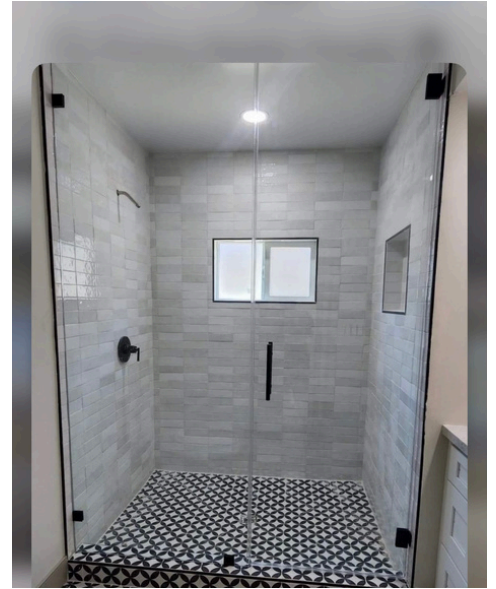

DOOR & PANEL

CS02
ROYAL

HARDWARE

Chrome

Brushed
Nickel

Matte
Black

Satin
Brass

Space
Gray

YOUR PRICE