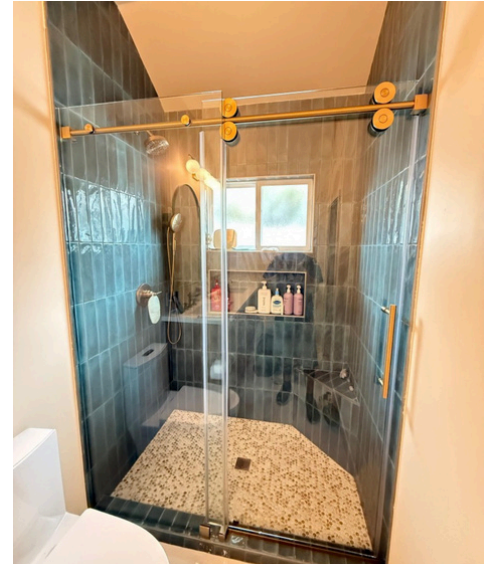

FRAMELESS SINGLE SLIDING

CS03
ROYAL

HARDWARE

Chrome

Brushed
Nickel

Matte
Black

Satin
Brass

Space
Gray