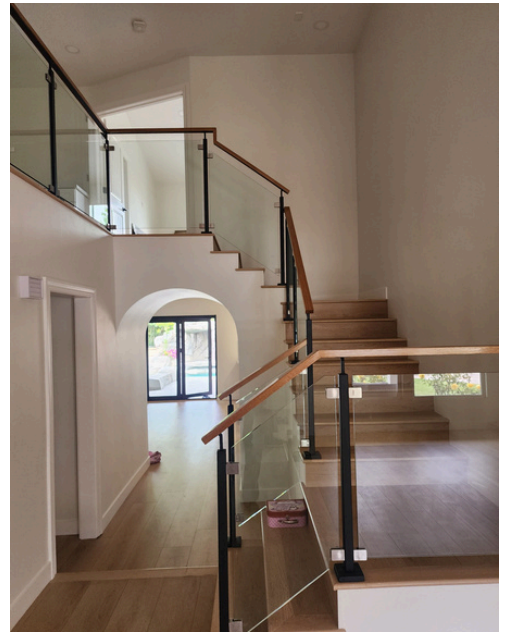

GLASS RAILINGS

CS09
ROYAL

HARDWARE

Chrome

Brushed Nickel

Matte Black

Satin Brass

Space Gray