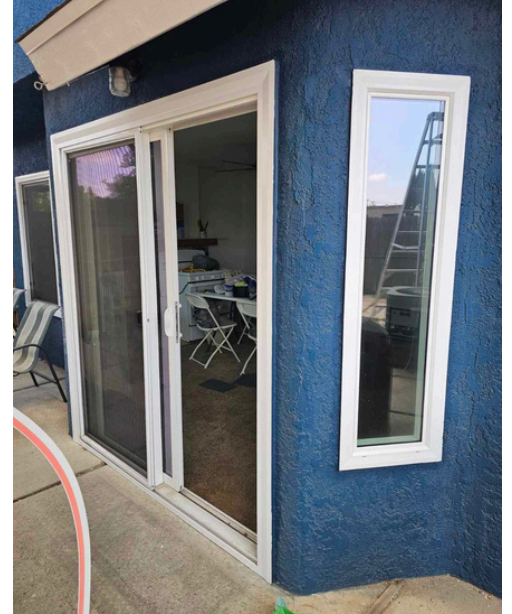

WINDOWS

CS12
ROYAL

VINYL TRIM COLORS

White

Black

Beige