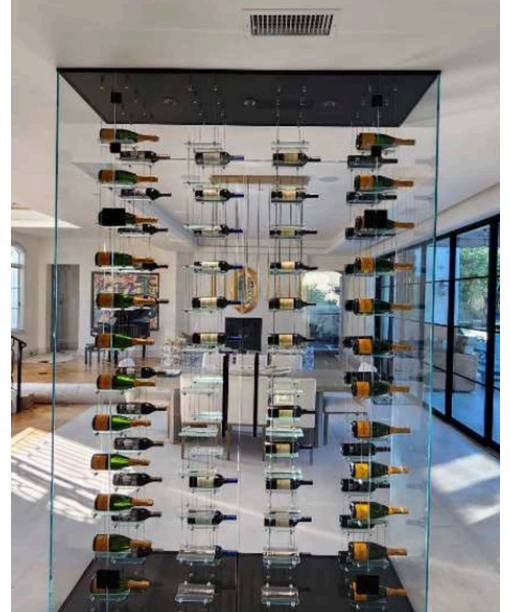

WINERIES

CS10
ROYAL

HARDWARE

Chrome

Brushed
Nickel

Matte
Black

Satin
Brass

Space
Gray