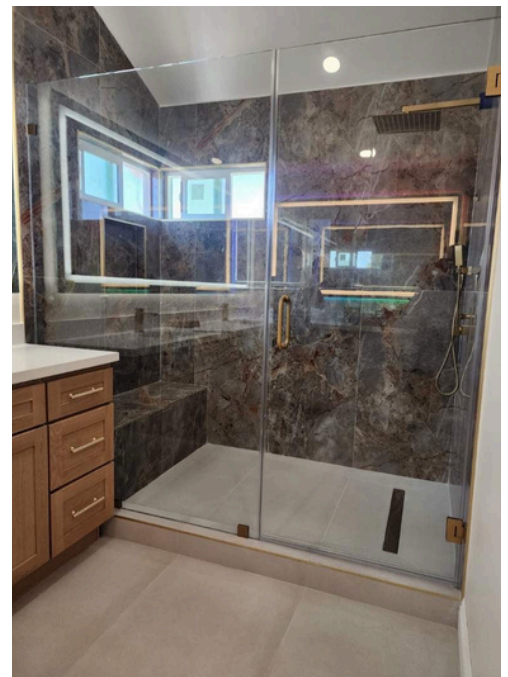

DOOR & PANEL

CS02
ROYAL

HARDWARE

Chrome

Brushed
Nickel

Matte
Black

Satin
Brass

Space
Gray

YOUR PRICE