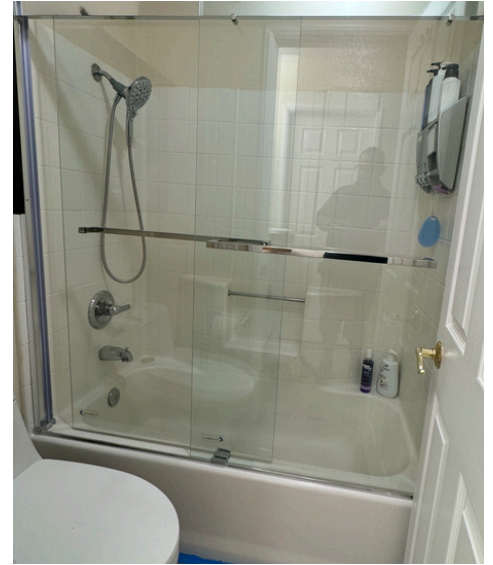

FRAMELESS TUB ENCLOSURE

CS04
ROYAL

HARDWARE

Chrome

Brushed
Nickel

Matte
Black

Satin
Brass

Space
Gray