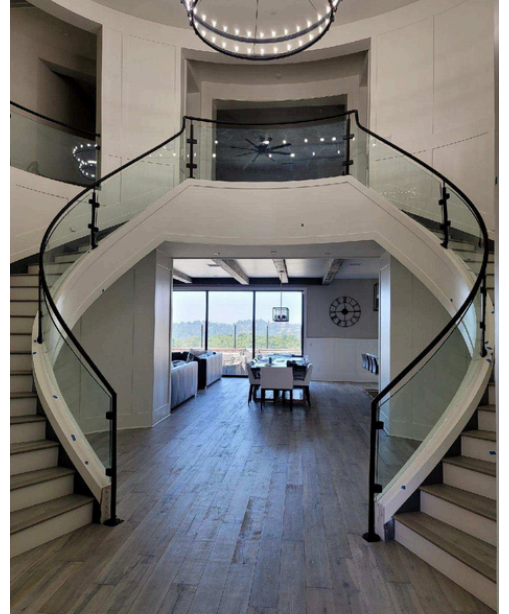

GLASS RAILINGS

CS09
ROYAL

HARDWARE

Chrome

Brushed Nickel

Matte Black

Satin Brass

Space Gray