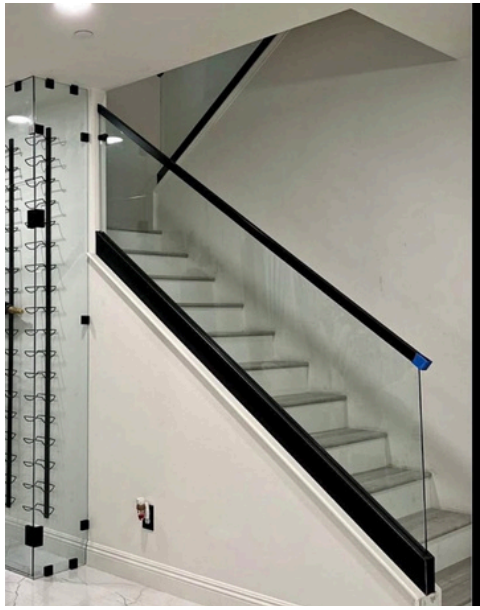

GLASS RAILINGS

CS09
ROYAL

HARDWARE

Chrome

Brushed Nickel

Matte Black

Satin Brass

Space Gray